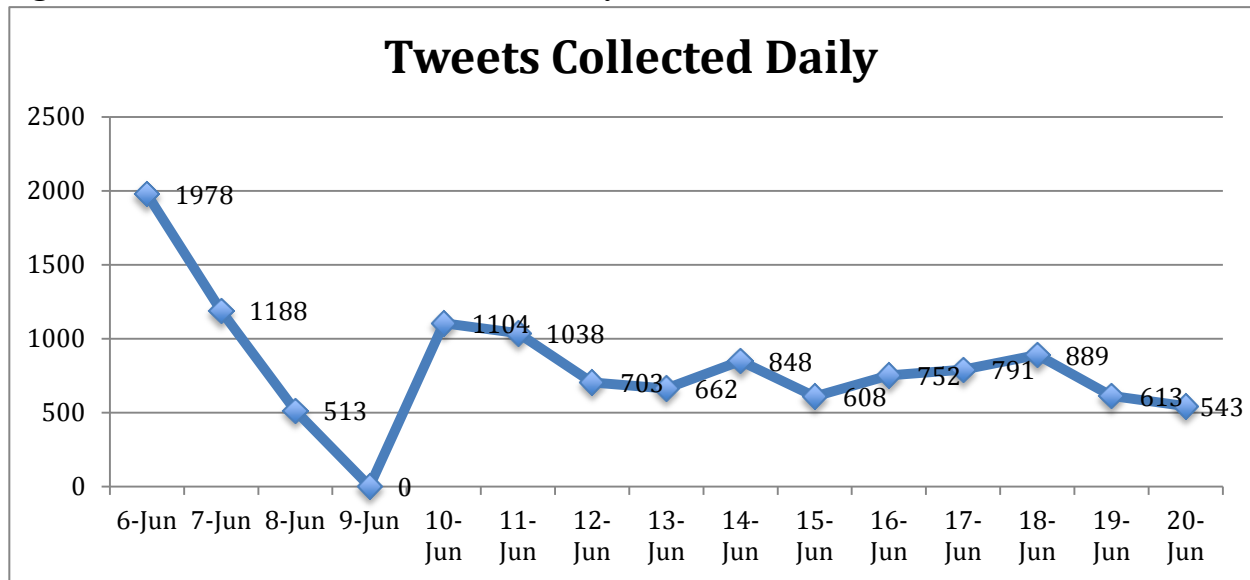

Figure 4.2 Number of Tweets Collected Daily from Public

Unusable data included: tweets not written in English, SPAM, personal replies, irrelevant words or characters, or unreadable tweets. Tweets that were not written in English were discarded due to lack of translation and neglected contextual information. The following tweets are a few examples of tweets not classified due to the *English barrier*:

“RT @Auckland_Disney: #WaltDisneyWorld te esta esperando !!! Te lo vas a perder?”

“Vai para a Disney? Veja onde treinar no complexo da Walt Disney World:

<http://t.co/vkA25KeV> #RunDisney”.

“なんかみんなの話するから行きた Walt Disney Worldシーも行ってみたい

でもパリのが自分を呼んでいるから今は我慢！ @SWATCOACH”

There were numerous tweets that could not be translated. Although Twitter is a San Francisco based company, it does not translate the tweets into a specific language based on location, and the data had to be dismissed.

SPAM tweets were disregarded because of their susceptibility to skewing the results. A few examples of SPAM tweets were: