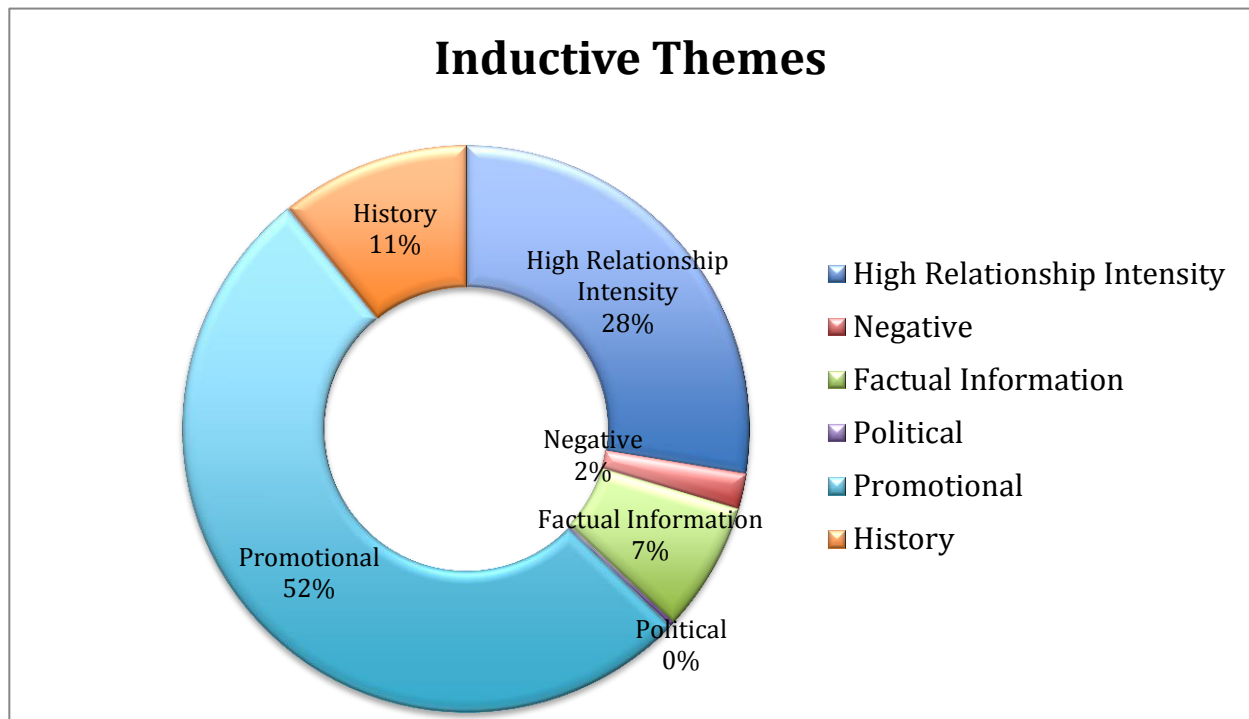

Table 4.18 Inductive Thematic Code Elements from the Public’s Opinion

Category 6	Company History
Definition	Postings that record past events or times of Walt Disney World, especially in connection with Walt Disney.
Indicators	Postings that use the terminology: “remember”, “today in history”, etc...
Differentiation	A posting that specifically looks back at an event.
Example	"Today's Vintage Walt Disney World post looks back at a classic space-themed attraction - Mission to Mars! bit.ly/JPpHJ8"

Figure 4-4. Chart of Inductive Themes